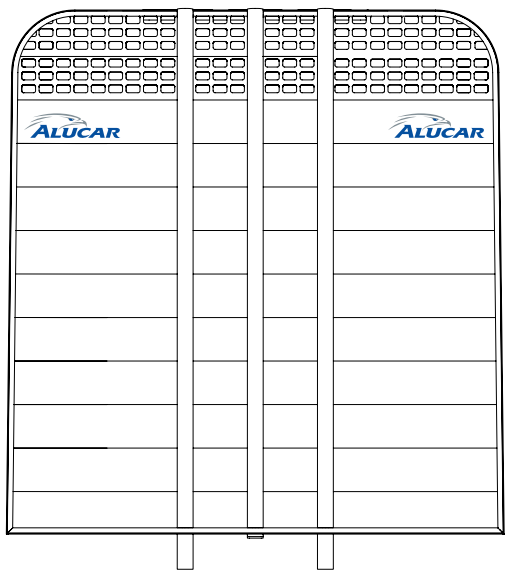

ALUCAR HEADBOARDS CATALOGUE

Current as of June 2022

PRELIMINARY INFORMATION

Panel Height	220mm
Lowest Panel	220mm / 160mm / 80mm
(F) Width Standard	2500mm
(D) Max Height	3080mm

ALUCAR HEADBOARDS

HEADBOARD OPTIONS

1. LED Panel

2. Headboard with Bag

3. LED Headboard with Bag

4. Perforation Panels

5. Grapplerack, removal

OPTIONS

Grapplerack, embedded model

Grapplerack, tube, galv