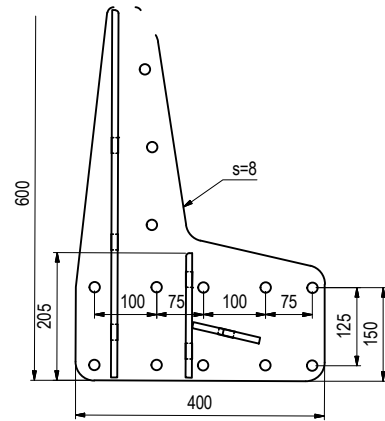

ALUCAR HEADBOARDS CATALOGUE

Current as of June 2022

PRELIMINARY INFORMATION

Panel Height	220mm
Lowest Panel	220mm / 160mm / 80mm
(F) Width Standard	2500mm
(D) Max Height	3080mm

ALUCAR HEADBOARDS

HEADBOARD OPTIONS

Tooltray for headboard left/right

Holder for mech, load tightener rod left/right

ALUCAR HEADBOARDS BRACKETS

SPECIAL BRACKETS

Timber Truck

SPECIAL BRACKETS

Timber Truck

Mikes Transport Warehouse