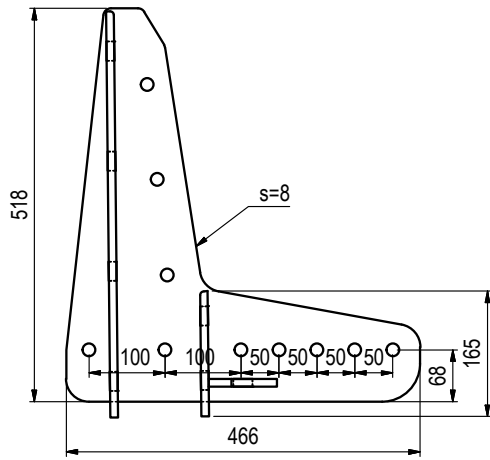

ALUCAR HEADBOARDS BRACKETS

SPECIAL BRACKETS

Timber Truck