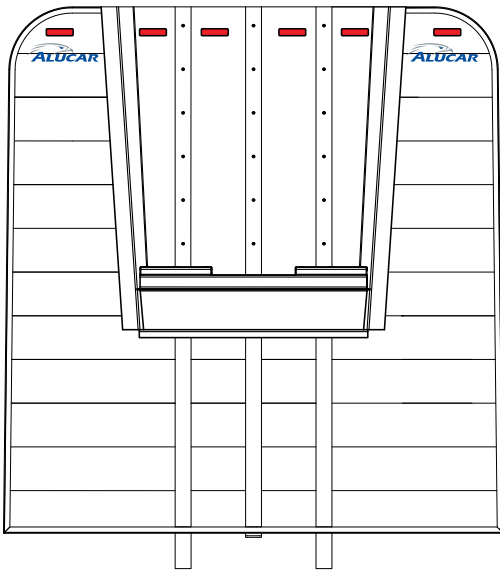

ALUCAR HEADBOARDS CATALOGUE

Current as of June 2022

PRELIMINARY INFORMATION

Panel Height	220mm
Lowest Panel	220mm / 160mm / 80mm
(F) Width Standard	2500mm
(D) Max Height	3080mm

ALUCAR HEADBOARDS

HEADBOARD OPTIONS

1. LED Panel

2. Headboard with Bag

3. LED Headboard with Bag

4. Perforation Panels

5. Grapplerack, removal

OPTIONS

Grapplerack, embedded model

Grapplerack, tube, galv