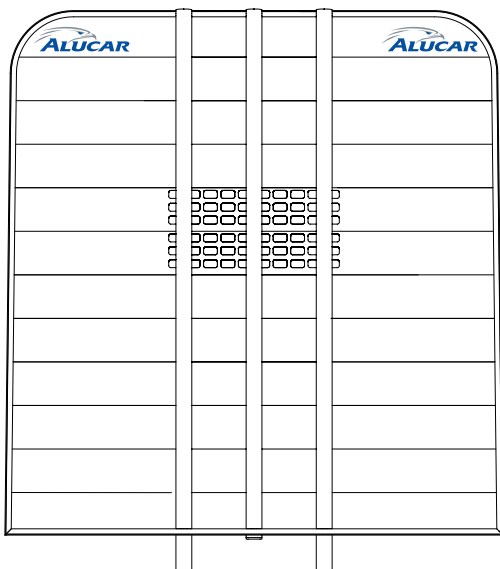

ALUCAR HEADBOARDS CATALOGUE

Current as of June 2022

PRELIMINARY INFORMATION

Panel Height	220mm
Lowest Panel	220mm / 160mm / 80mm
(F) Width Standard	2500mm
(D) Max Height	3080mm

ALUCAR HEADBOARDS

HEADBOARD OPTIONS

1. LED Panel

2. Headboard with Bag

3. LED Headboard with Bag

4. Perforation Panels

5. Grapplerack, removal

OPTIONS

Grapplerack, embedded model

Grapplerack, tube, galv