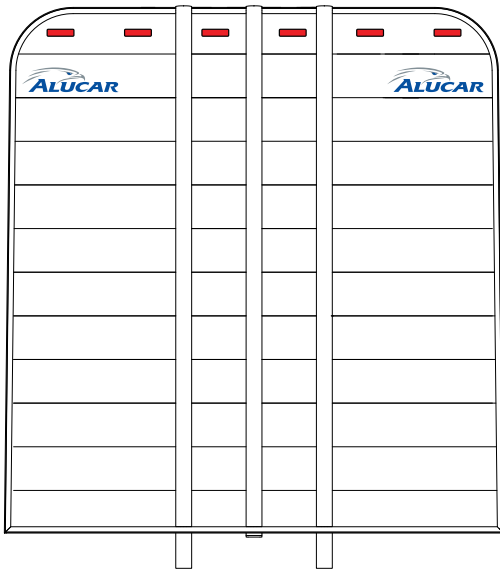

ALUCAR HEADBOARDS CATALOGUE

Current as of June 2022

PRELIMINARY INFORMATION

Panel Height	220mm
Lowest Panel	220mm / 160mm / 80mm
(F) Width Standard	2500mm
(D) Max Height	3080mm

ALUCAR HEADBOARDS

HEADBOARD OPTIONS

1. LED Panel

2. Headboard with Bag

3. LED Headboard with Bag

4. Perforation Panels

5. Grapplerack, removal

OPTIONS

Grapplerack, embedded model

Grapplerack, tube, galv