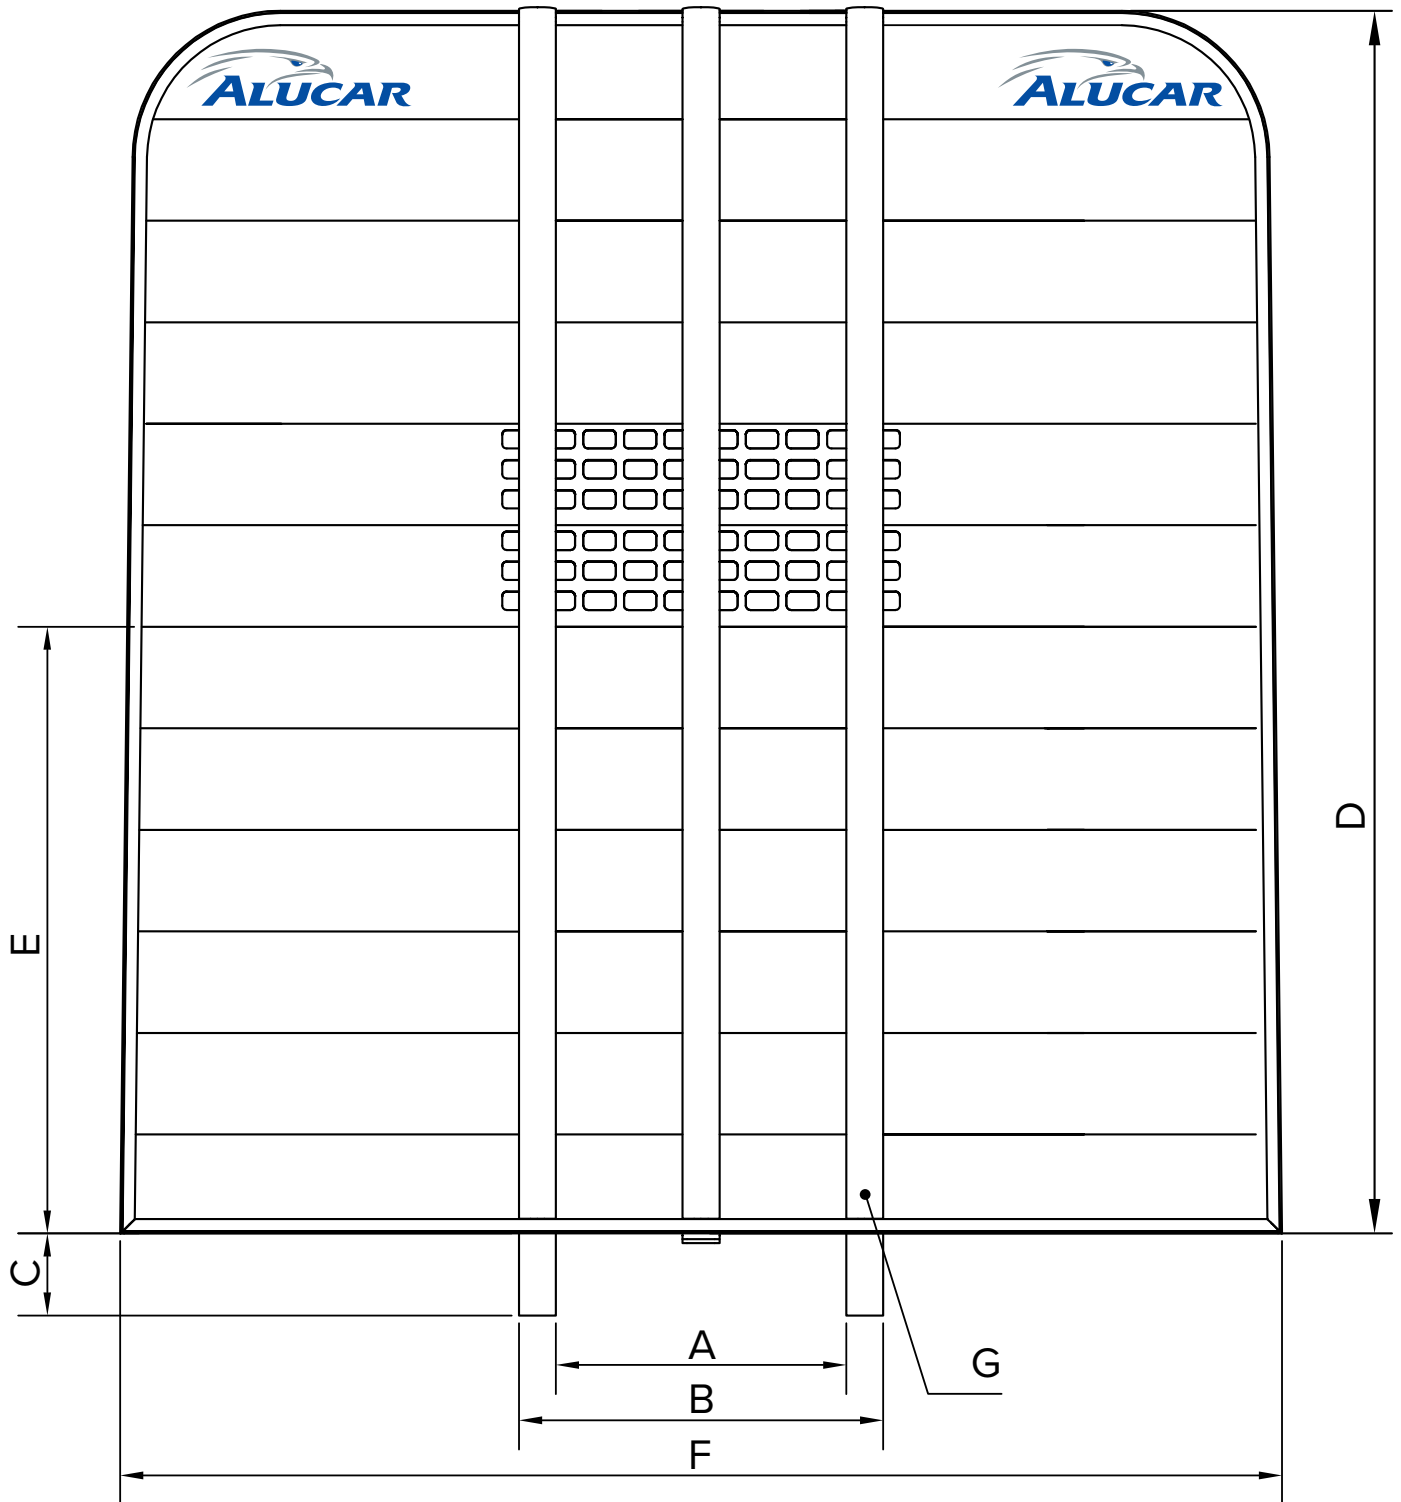

ALUCAR HEADBOARDS CATALOGUE

Current as of June 2022

PRELIMINARY INFORMATION

Panel Height	220mm
Lowest Panel	220mm / 160mm / 80mm
(F) Width Standard	2500mm
(D) Max Height	3080mm

ALUCAR HEADBOARDS

HEADBOARD OPTIONS

1. LED Panel

2. Headboard with Bag

3. LED Headboard with Bag

4. Perforation Panels

5. Grapplerack, removal

OPTIONS

Grapplerack, embedded model

Grapplerack, tube, galv

Tooltray for headboard left/right

Holder for mech, load tightener rod left/right

ALUCAR HEADBOARDS BRACKETS

SPECIAL BRACKETS

Timber Truck

SPECIAL BRACKETS

Timber Truck

Mikes Transport Warehouse