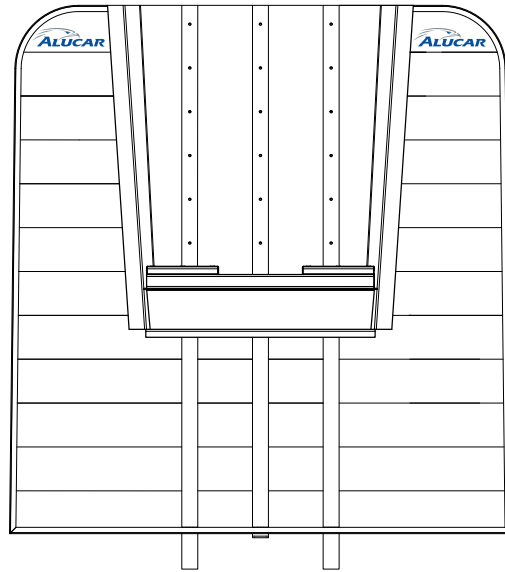

ALUCAR HEADBOARDS CATALOGUE

Current as of June 2022

PRELIMINARY INFORMATION

Panel Height	220mm
Lowest Panel	220mm / 160mm / 80mm
(F) Width Standard	2500mm
(D) Max Height	3080mm

ALUCAR HEADBOARDS

HEADBOARD OPTIONS

1. LED Panel

2. Headboard with Bag

3. LED Headboard with Bag

4. Perforation Panels

5. Grapplerack, removal

OPTIONS

Grapplerack, embedded model

Grapplerack, tube, galv