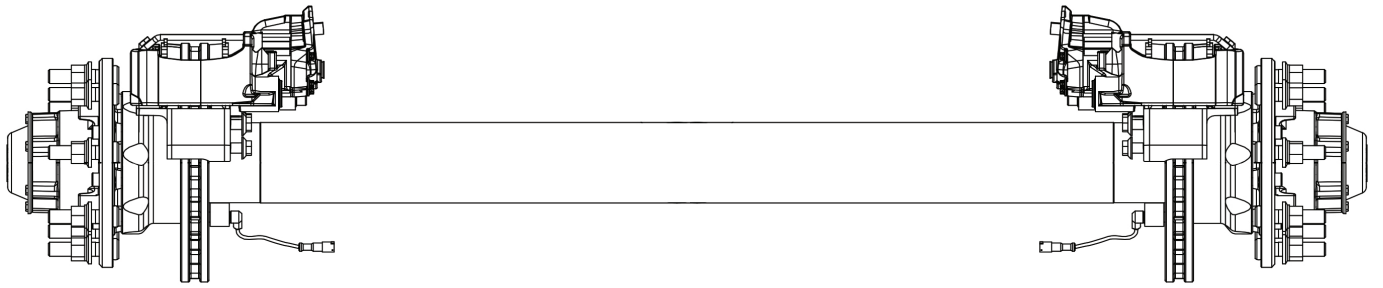

AXLES

FIXED DISC AXLES

Code	Inch	Track
053845	19.5"	1850mm
053850	22.5"	1850mm
053855	22.5"	2040mm

AXLES

STEERING DISC AXLES

Code	Inch	Track
053846	19.5"	1850mm
053847	19.5"	2040mm

AXLES

FIXED DRUM AXLES

Code	Brand	Fixed Type	Inch	Track
50345	MTW	Fixed Outboard	17.5"	2315mm
50300-MTW	MTW	Fixed Artillery	17.5"	1850mm
050370	MTW	Fixed Outboard	17.5"	2249mm
053750	MTW	Fixed Outboard	17.5"	2249mm
50358	MTW	Fixed Outboard	17.5"	1754mm
50350	MTW	Fixed Outboard	17.5"	2120mm
50348	MTW	Fixed Outboard	17.5"	1988mm
50351-MTE	MTW	Fixed Outboard	17.5"	1900mm
050344	MTW	Fixed Outboard	17.5"	1815mm
50342-MTE	MTW	Fixed Outboard	17.5"	1815mm
50336	K-Hitch	Fixed Outboard	19.5"	1850mm
50343	MTW	Fixed Outboard	19.5"	1815mm
50359		Fixed Outboard	19.5"	2312mm
050328	K-Hitch	Spoke	20" or 22.5"	1850mm
50396	K-Hitch	Fixed Artillery	22.5"	1850mm
50330	K-Hitch	Fixed Outboard	22.5"	1820mm
50322-MTW	MTW	Fixed Outboard	22.5"	1855mm
50338-MTW	MTW	Fixed Outboard	22.5"	2045mm

AXLES

STEERING DRUM AXLES

Code	Brand	Fixed Type	Inch	Track
051000	MTW	Steering Outboard	17.5"	1815mm
051006	MTW	Steering Outboard	17.5"	1815mm
051005	MTW	Steering Outboard	17.5"	2120mm
051007	MTW	Steering Outboard	17.5"	2323mm
051010	MTW	Steering Outboard	19.5"	1815mm
051015	MTW	Steering Outboard	19.5"	2315mm
051020	MTW	Steering Outboard	22.5"	1850mm