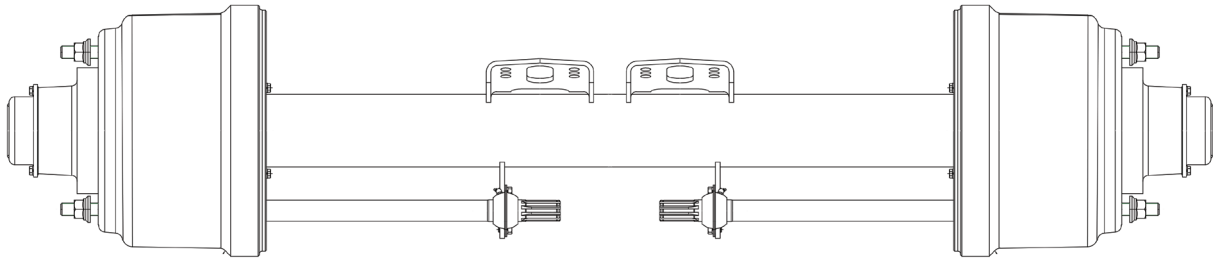

AXLES

FIXED DISC AXLES

Code	Inch	Track
053845	19.5"	1850mm
053850	22.5"	1850mm
053855	22.5"	2040mm

AXLES

STEERING DISC AXLES

Code	Inch	Track
053846	19.5"	1850mm
053847	19.5"	2040mm

AXLES

FIXED DRUM AXLES

Code	Brand	Fixed Type	Inch	Track
50345	MTW	Fixed Outboard	17.5"	2315mm
50300-MTW	MTW	Fixed Artillery	17.5"	1850mm
050370	MTW	Fixed Outboard	17.5"	2249mm
053750	MTW	Fixed Outboard	17.5"	2249mm
50358	MTW	Fixed Outboard	17.5"	1754mm
50350	MTW	Fixed Outboard	17.5"	2120mm
50348	MTW	Fixed Outboard	17.5"	1988mm
50351-MTE	MTW	Fixed Outboard	17.5"	1900mm
050344	MTW	Fixed Outboard	17.5"	1815mm
50342-MTE	MTW	Fixed Outboard	17.5"	1815mm
50336	K-Hitch	Fixed Outboard	19.5"	1850mm
50343	MTW	Fixed Outboard	19.5"	1815mm
50359		Fixed Outboard	19.5"	2312mm
050328	K-Hitch	Spoke	20" or 22.5"	1850mm
50396	K-Hitch	Fixed Artillery	22.5"	1850mm
50330	K-Hitch	Fixed Outboard	22.5"	1820mm
50322-MTW	MTW	Fixed Outboard	22.5"	1855mm
50338-MTW	MTW	Fixed Outboard	22.5"	2045mm

AXLES

STEERING DRUM AXLES

Code	Brand	Fixed Type	Inch	Track
051000	MTW	Steering Outboard	17.5"	1815mm
051006	MTW	Steering Outboard	17.5"	1815mm
051005	MTW	Steering Outboard	17.5"	2120mm
051007	MTW	Steering Outboard	17.5"	2323mm
051010	MTW	Steering Outboard	19.5"	1815mm
051015	MTW	Steering Outboard	19.5"	2315mm
051020	MTW	Steering Outboard	22.5"	1850mm