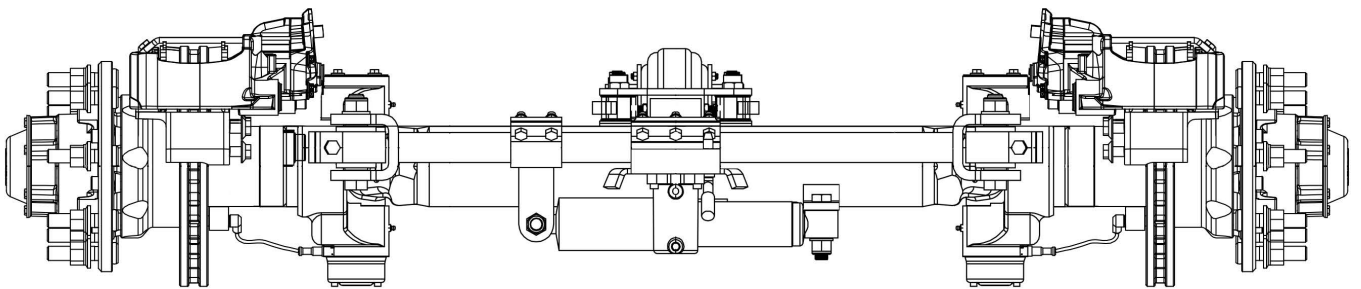

AXLES

FIXED DISC AXLES

Code	Inch	Track
053845	19.5"	1850mm
053850	22.5"	1850mm
053855	22.5"	2040mm

AXLES

STEERING DISC AXLES

Code	Inch	Track
053846	19.5"	1850mm
053847	19.5"	2040mm

AXLES

FIXED DRUM AXLES

Code	Brand	Fixed Type	Inch	Track
50345	MTW	Fixed Outboard	17.5"	2315mm
50300-MTW	MTW	Fixed Artillery	17.5"	1850mm
050370	MTW	Fixed Outboard	17.5"	2249mm
053750	MTW	Fixed Outboard	17.5"	2249mm
50358	MTW	Fixed Outboard	17.5"	1754mm
50350	MTW	Fixed Outboard	17.5"	2120mm
50348	MTW	Fixed Outboard	17.5"	1988mm
50351-MTE	MTW	Fixed Outboard	17.5"	1900mm
050344	MTW	Fixed Outboard	17.5"	1815mm
50342-MTE	MTW	Fixed Outboard	17.5"	1815mm
50336	K-Hitch	Fixed Outboard	19.5"	1850mm
50343	MTW	Fixed Outboard	19.5"	1815mm
50359		Fixed Outboard	19.5"	2312mm
050328	K-Hitch	Spoke	20" or 22.5"	1850mm
50396	K-Hitch	Fixed Artillery	22.5"	1850mm
50330	K-Hitch	Fixed Outboard	22.5"	1820mm
50322-MTW	MTW	Fixed Outboard	22.5"	1855mm
50338-MTW	MTW	Fixed Outboard	22.5"	2045mm

AXLES

STEERING DRUM AXLES

Code	Brand	Fixed Type	Inch	Track
051000	MTW	Steering Outboard	17.5"	1815mm
051006	MTW	Steering Outboard	17.5"	1815mm
051005	MTW	Steering Outboard	17.5"	2120mm
051007	MTW	Steering Outboard	17.5"	2323mm
051010	MTW	Steering Outboard	19.5"	1815mm
051015	MTW	Steering Outboard	19.5"	2315mm
051020	MTW	Steering Outboard	22.5"	1850mm