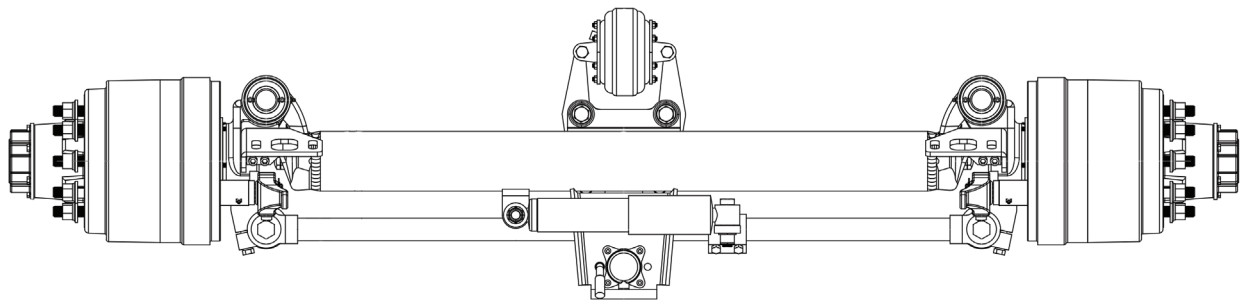

AXLES

FIXED DISC AXLES

Code	Inch	Track
053845	19.5"	1850mm
053850	22.5"	1850mm
053855	22.5"	2040mm

AXLES

STEERING DISC AXLES

Code	Inch	Track
053846	19.5"	1850mm
053847	19.5"	2040mm

AXLES

FIXED DRUM AXLES

Code	Brand	Fixed Type	Inch	Track
50345	MTW	Fixed Outboard	17.5"	2315mm
50300-MTW	MTW	Fixed Artillery	17.5"	1850mm
050370	MTW	Fixed Outboard	17.5"	2249mm
053750	MTW	Fixed Outboard	17.5"	2249mm
50358	MTW	Fixed Outboard	17.5"	1754mm
50350	MTW	Fixed Outboard	17.5"	2120mm
50348	MTW	Fixed Outboard	17.5"	1988mm
50351-MTE	MTW	Fixed Outboard	17.5"	1900mm
050344	MTW	Fixed Outboard	17.5"	1815mm
50342-MTE	MTW	Fixed Outboard	17.5"	1815mm
50336	K-Hitch	Fixed Outboard	19.5"	1850mm
50343	MTW	Fixed Outboard	19.5"	1815mm
50359		Fixed Outboard	19.5"	2312mm
050328	K-Hitch	Spoke	20" or 22.5"	1850mm
50396	K-Hitch	Fixed Artillery	22.5"	1850mm
50330	K-Hitch	Fixed Outboard	22.5"	1820mm
50322-MTW	MTW	Fixed Outboard	22.5"	1855mm
50338-MTW	MTW	Fixed Outboard	22.5"	2045mm

AXLES

STEERING DRUM AXLES

Code	Brand	Fixed Type	Inch	Track
051000	MTW	Steering Outboard	17.5"	1815mm
051006	MTW	Steering Outboard	17.5"	1815mm
051005	MTW	Steering Outboard	17.5"	2120mm
051007	MTW	Steering Outboard	17.5"	2323mm
051010	MTW	Steering Outboard	19.5"	1815mm
051015	MTW	Steering Outboard	19.5"	2315mm
051020	MTW	Steering Outboard	22.5"	1850mm