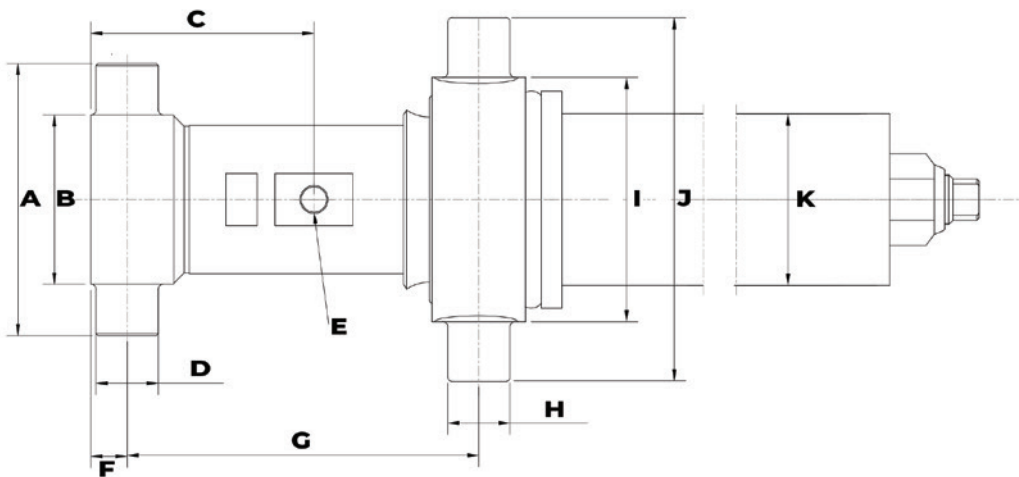

FRONT OF BODY HOISTS

Code	Model	Stroke (mm)	Front Bracket Code	Bottom Bracket Code	Seal Kit Set	Working Pressure (MPa)	Rated Pressure (PSI)	Working Volume (L)	Tipping Weight (T)	Truck Box Length (mm)	Each Stage Stroke (mm)
320057	4 Stage	3950	321100	321110	321151	20	2900	31	30	5650	988
320053	4 Stage	4700	321100	321110	321151	20	2900	35	30	6600	1175
320076	5 Stage	8395	321100	321125	321154	20	2900	175	96	11500	1679

Code	Each Stage Diameter (mm)	Thrust at All Levels (KN)
320057	118/99/80/65	226/157/100/56
320053	118/99/80/65	226/157/100/56
320076	200/175/152/110/90	628/480/362/265/189

FRONT OF BODY HOISTS

Stock Code	Weight (kg)	A	B	C	D	E	F	G	H	I	J	K
320057	159	262	162		60	1 1/16"	35	343	60	236	346	165
320053	181	262	162	215	60	1 1/16"	35	343	60	235	349	165
320076	555	400	270		60			325	60	360	490	273

FRONT OF BODY HOIST DIAGRAM