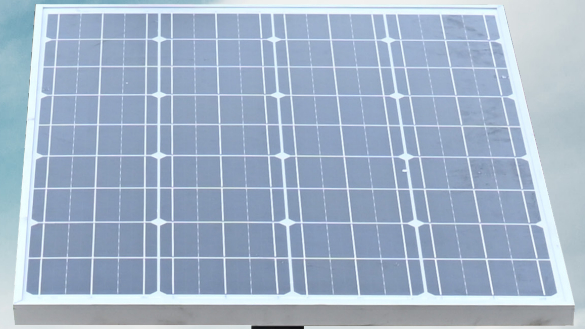

SAFER SITE SPEED MANAGEMENT

MTW RADAR SPEED LIMIT SIGNS

MTW Solar Powered Radar Speed Limit Signs offer a high visibility, programmable speed display for use in a variable speed zone. The sign uses high intensity green and red LED display. Utilising the latest electronic hardware and software technology, the sign displays bright, clear and concise speed limits, variable at user's preference.

- Constructed with an industrial design for durability.
- Programmable in 5km increments.
- Transportable design.

Technical Specifications

Solar Panel	100W 6.25A
Solar Charger	PWM 12/24v Auto Switch
Battery	AGM Deep Cycle Battery - Predator ED12850
Base	H Pattern Forklift Compatible
Security	Lockable Control Panel