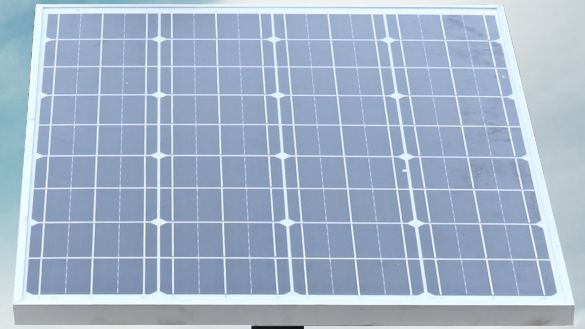

SAFER SITE SPEED MANAGEMENT

MTW RADAR SPEED LIMIT SIGNS - #010384

MTW Solar Powered Radar Speed Limit Signs offer a high visibility, programmable speed display for use in a variable speed zone. The sign uses high intensity green and red LED display. Utilising the latest electronic hardware and software technology, the sign displays bright, clear and concise speed limits, variable at user's preference.

- Constructed with an industrial design for durability.
- Programmable in 5km increments.
- Transportable design.

Technical Specifications

Solar Panel	100W 6.25A
Solar Charger	PWM 12/24v Auto Switch
Battery	AGM Deep Cycle Battery - Predator ED12850
Base	H Pattern Forklift Compatible
Security	Lockable Control Panel