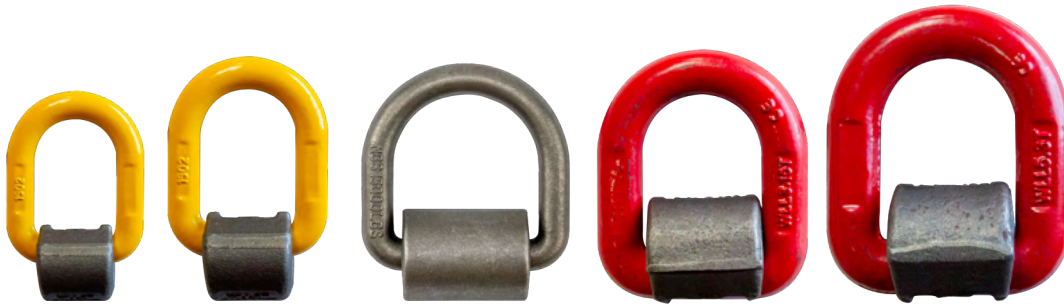

RESTRAINT & HAZARD GEAR

LASHING RINGS

SPECIFICATIONS (Example photo, all look similar).

PART NO.	10836	10825	10992	10915	10829
WORKING LOAD LIMIT	1000kg	2000kg	2272kg	3000kg	5000kg
MAX BREAKING LIMIT	4000kg	8000kg	6818kg	12,000kg	25,000kg