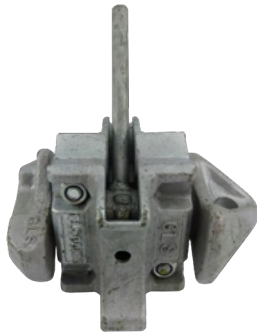

TWIST LOCKS

STANDARD TYPE TWIST LOCK

PART NO.	SIZE	CAPACITY
770551	150 x 150 x 130mm	7500kg

SCREWDOWN TYPE TWIST LOCK

PART NO.	SIZE	CAPACITY
770501	152 x 138 x 170mm	7500kg

DOUBLE ENDED TYPE TWIST LOCK

PART NO.	SIZE	CAPACITY
10518	166 x 132 x 102mm	7500kg

RESTRAINT & HAZARD GEAR

ROPE HOOKS

SPECIFICATIONS (in order from left to right, as above).

PART NO.	150435	150431
CHAIN SIZE	16mm	20mm
MAX BREAKING LIMIT	1500kg	2900kg

TRAFFIC CONTROL SIGNAGE

STOP/SLOW SIGN WITH WOODEN HANDLE