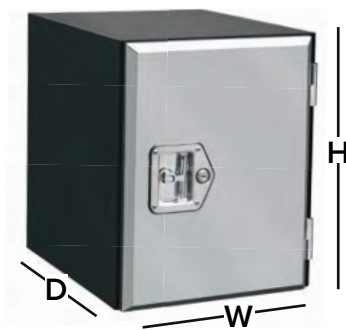

MTW LOGGING TRUCK TOOLBOX

CODE	15230
SIZE	500mmD × 400mmW × 500mmH