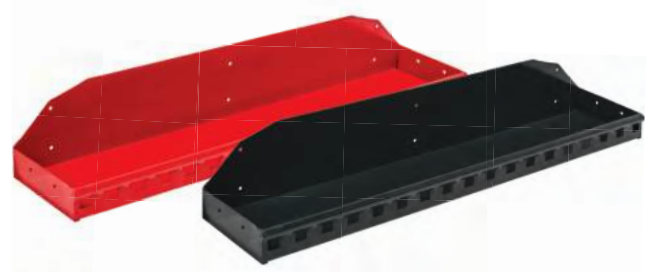

TOOLBOX SHELF

CODE	151072	151071
	Suits #15244-RED	Suits #15244-BLACK
SIZE	1250mm × 270mm × 202mm