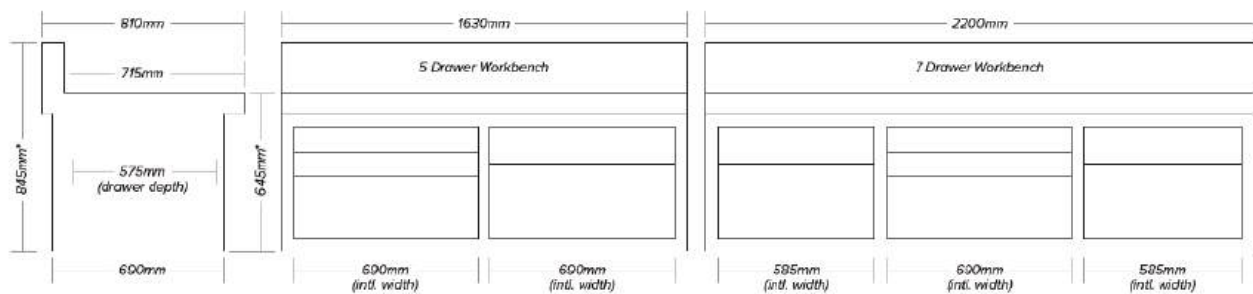

MTW LARGE WORKBENCH

| | |
|-------------|----------------------------|
| CODE | 15309-2 |
| SIZE | 2200mmL × 810mmD × 1100mmH |

MTW LARGE WORKBENCH

| | |
|-------------|----------------------------|
| CODE | 15310-2 |
| SIZE | 2200mmL × 810mmD × 1100mmH |

WORKBENCH DIMENSIONS

*Drawing heights shown represent the workbench bodies only - excluding the 278mm removable legs.

MIKES TRANSPORT WAREHOUSE

MTW SHADOW BOARDS

Suits our 2.2m & 1.6m Workbenches or can be wall mounted | Accessories sold separately.