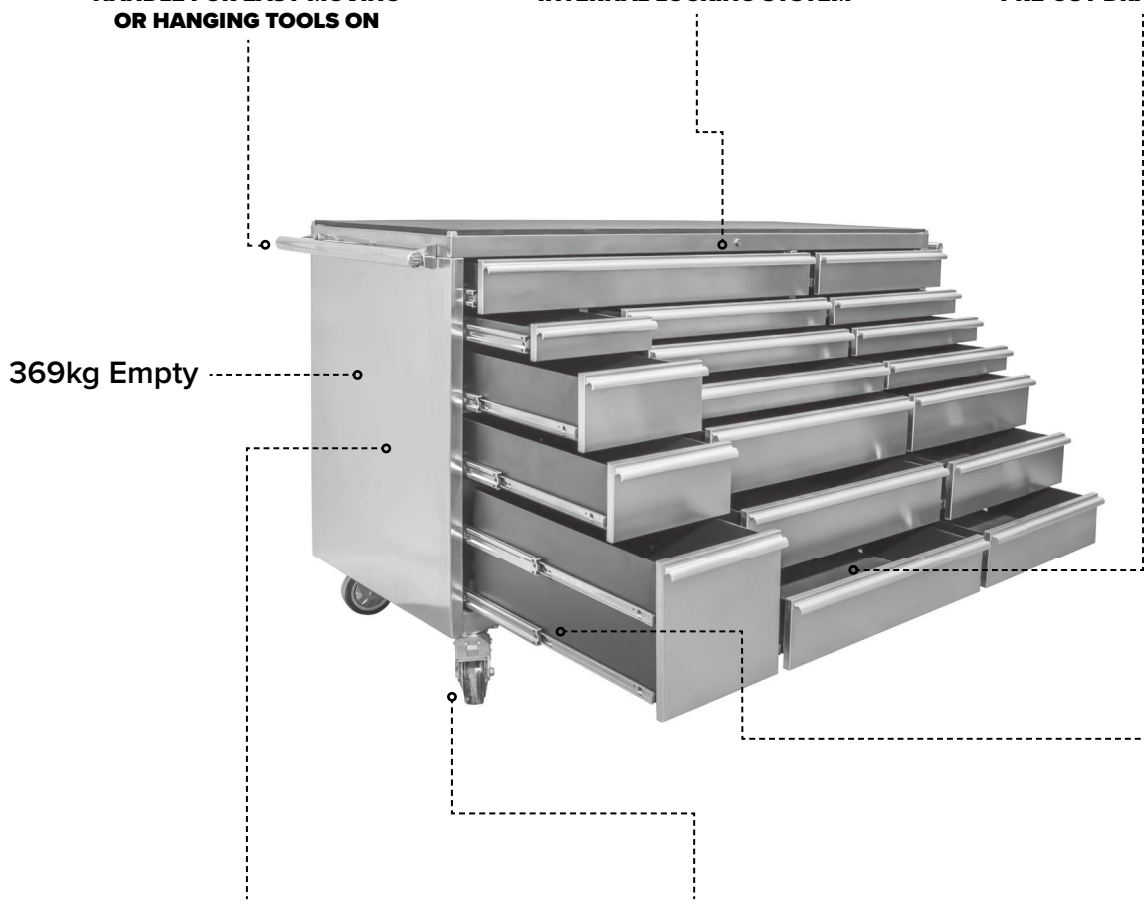

PRE-CUT DRAWER LINERS

369kg Empty

#15253

**STAINLESS STEEL OR POWDER
COATED PAINT FINISH**

**6 HEAVY DUTY CASTOR
WHEELS ON EVERY TOOLBOX**

70KG RATED DRAWER RUNNERS

MTW WORKBENCHES

Available with 5 or 7 drawers, each workbench has adequate storage space and includes EVA foam drawer liners, ideal for a large tool collection. With a lock and two keys included, you'll be able to rest easy knowing your tools are safe. Both sizes are available in powder coated colours black, blue, and red.

- Load capacity of 1000kg: Strong and durable 3mm steel plate body, with reinforced 6mm steel plate corners for mounting vices or other tools.
- Designed in New Zealand for New Zealand conditions; long lasting, high quality, and a genuine product.