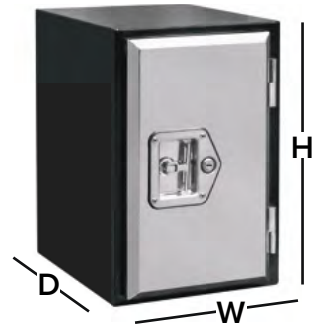

MTW UNDER DECK TOOLBOX

CODE	10951
SIZE	300mmL × 400mmD × 400mmH

MTW UNDER DECK TOOLBOX

CODE	10516
SIZE	500mmL × 400mmD × 400mmH

MTW LOGGING TRUCK TOOLBOX

CODE	15233
SIZE	400mmD × 300mmW × 450mmH